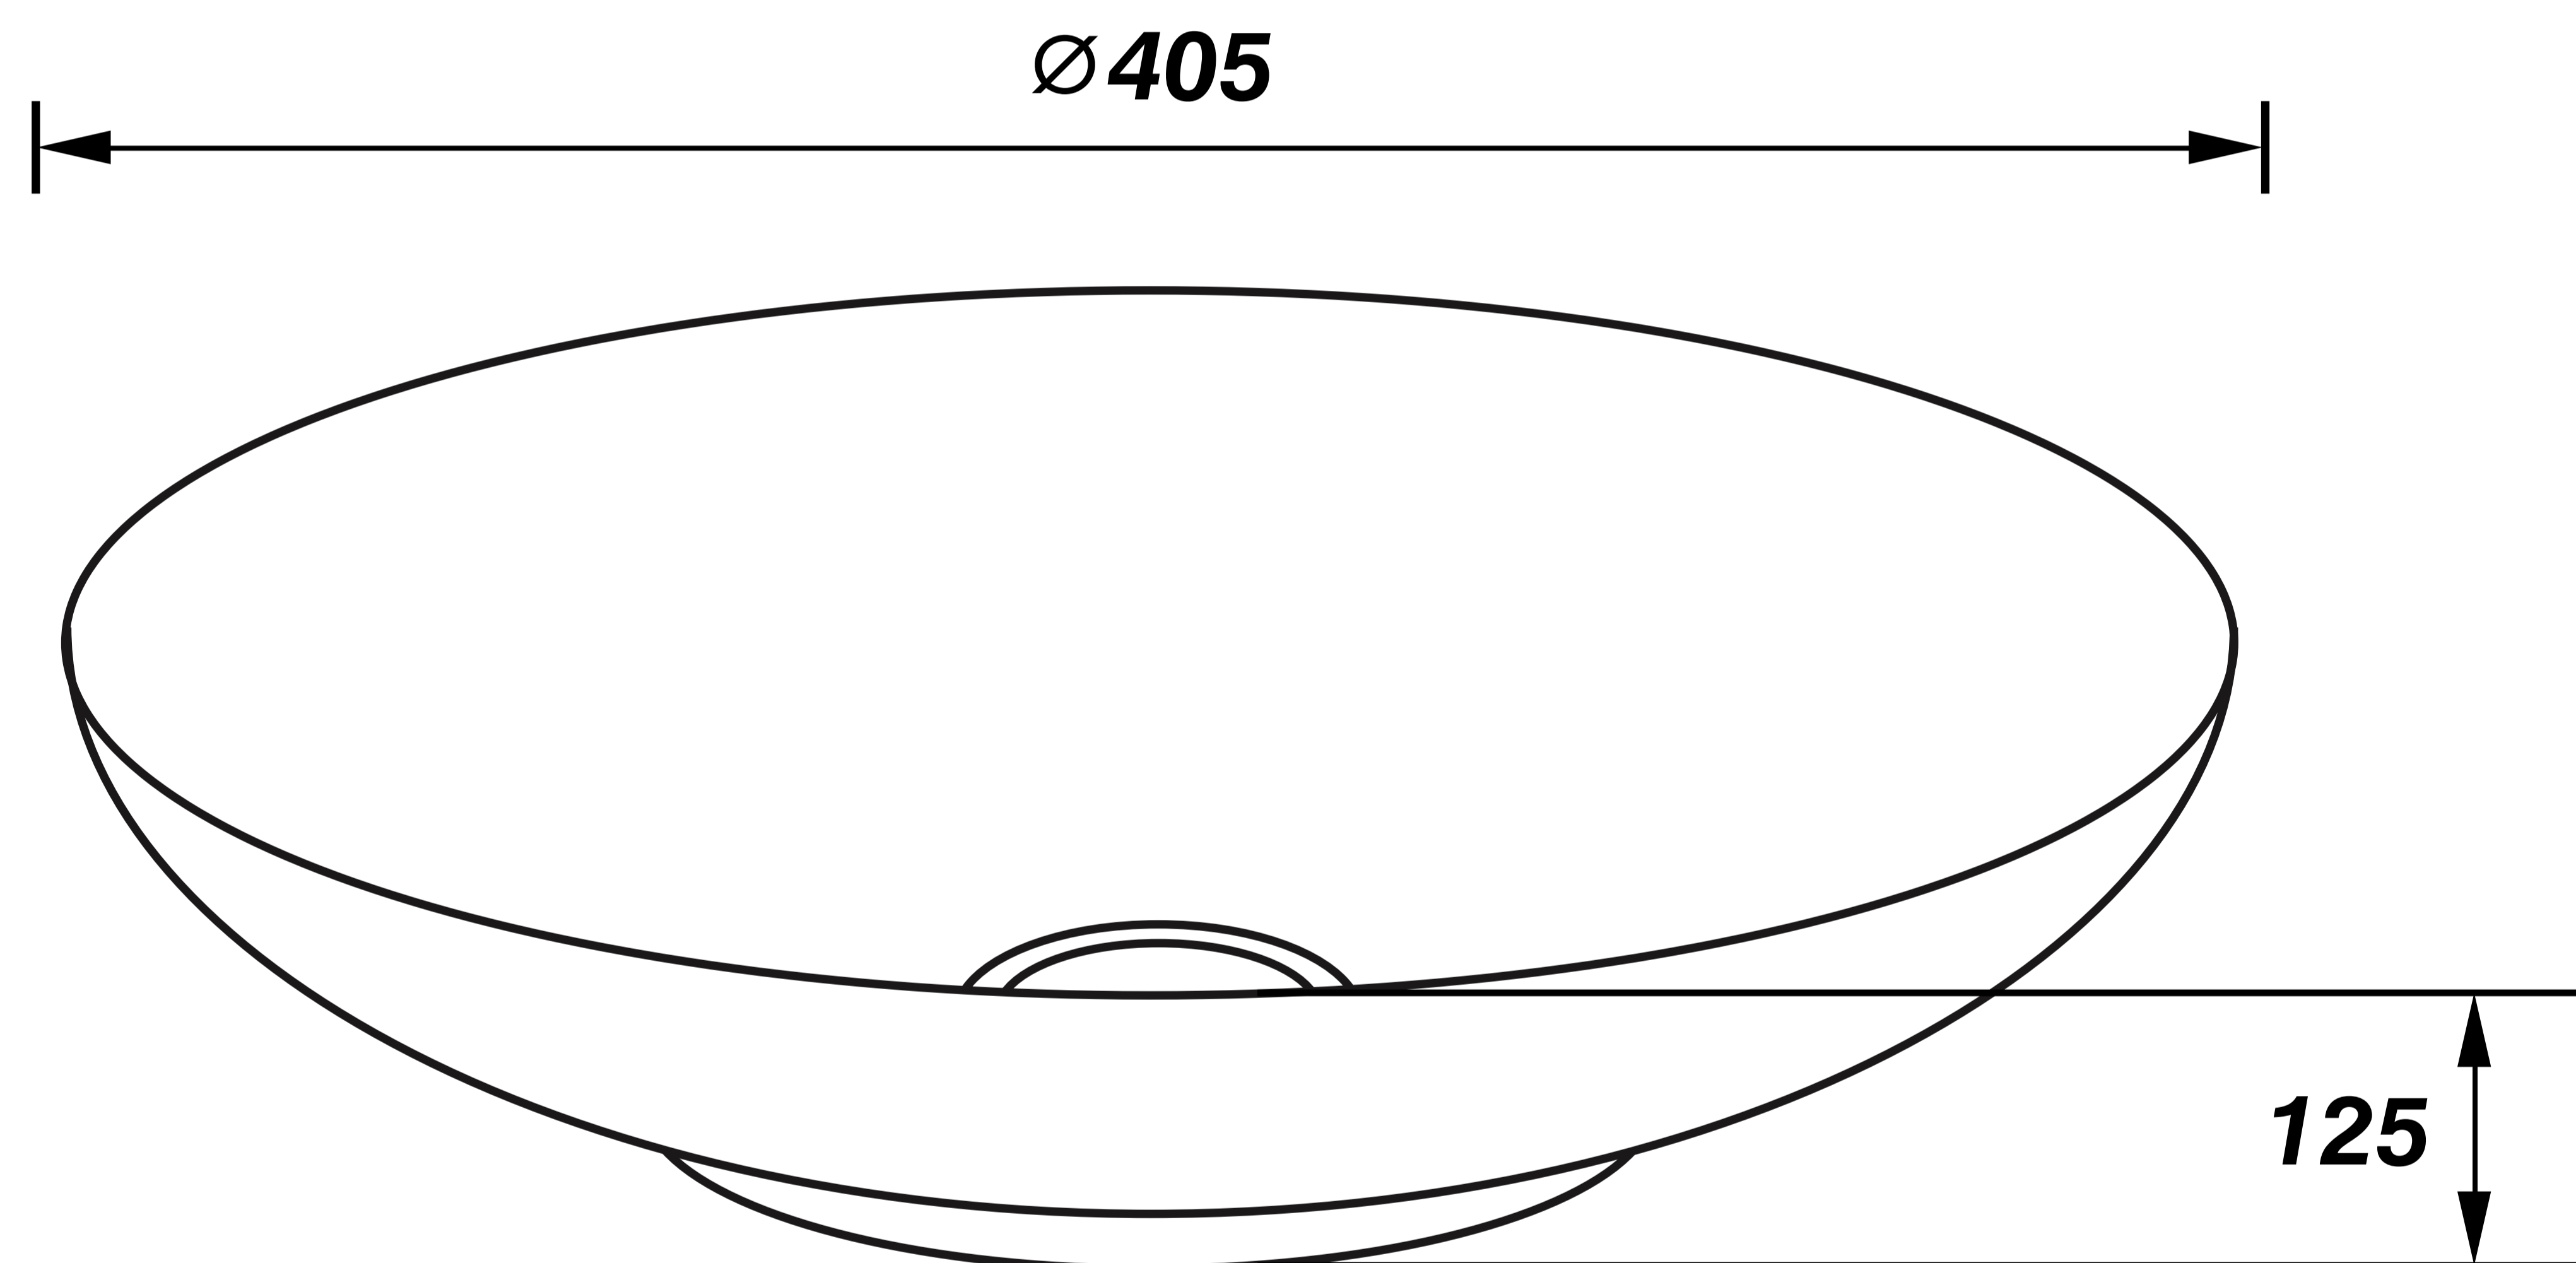

Table Mounted Wash Basin

Product Code : 7081

Technical Drawing

All dimension are in **mm**